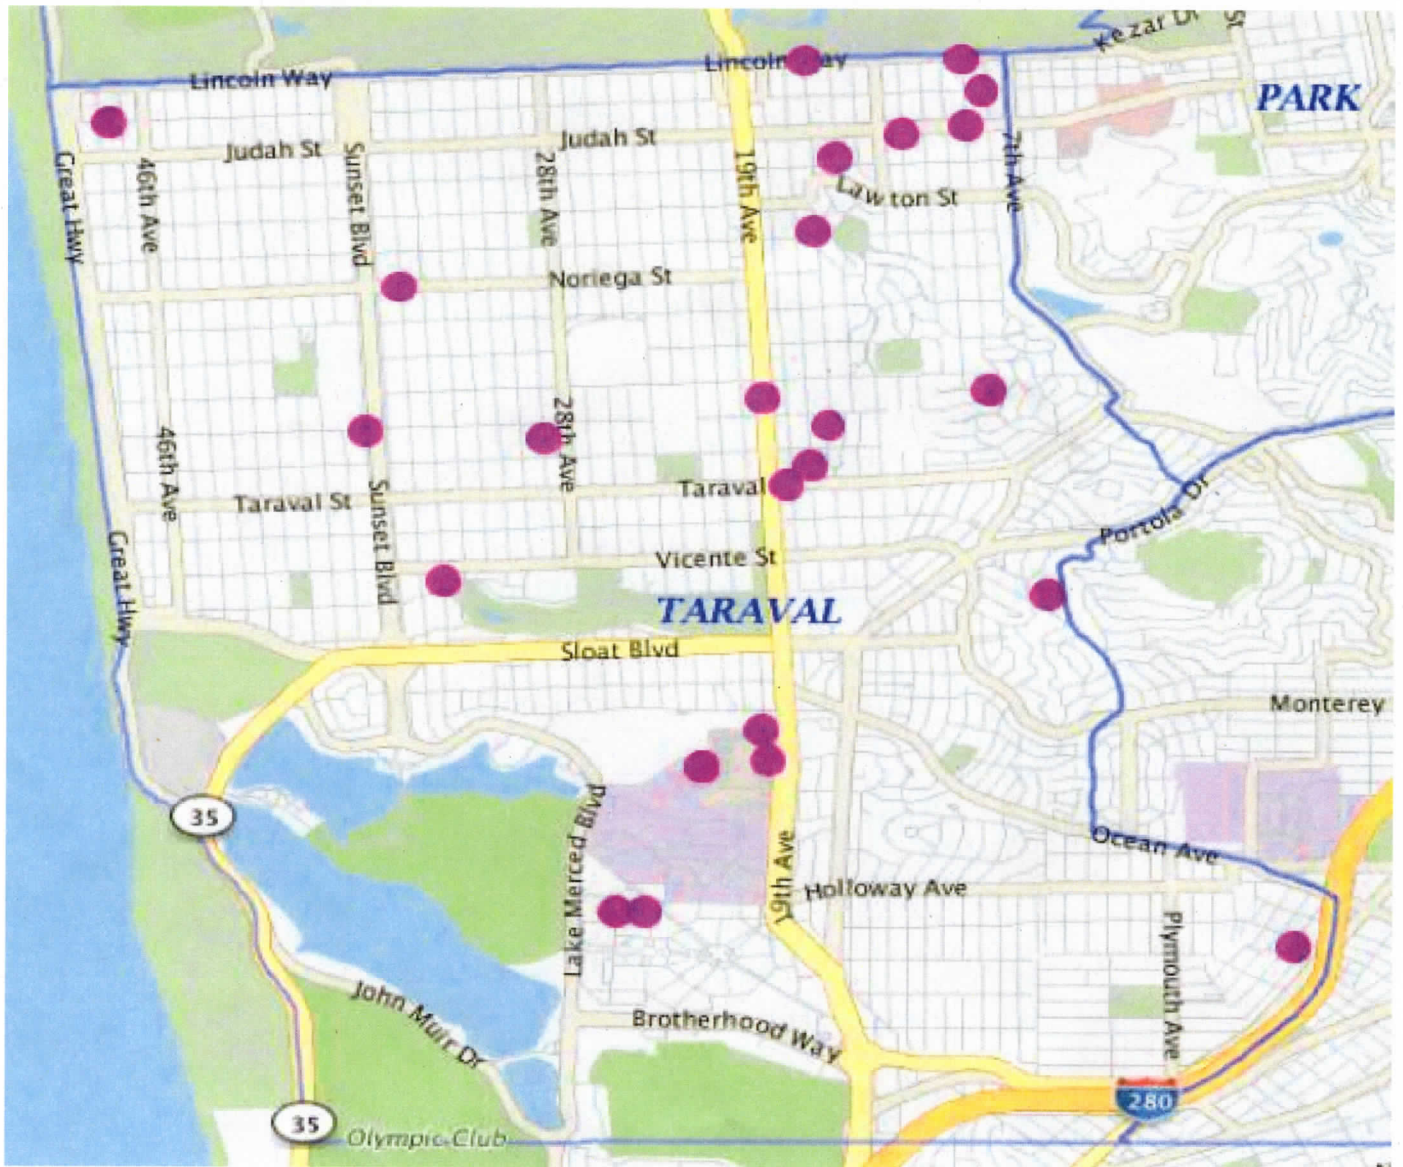

TARAVAL STATION

Auto Burglary 05/01/19 – 05/31/19

Auto Burglaries	103
-----------------	-----

If the dots does not add up to the number, there may be multiple incidents with the same address.

*Note: The map accurately reflects the information available at the time of preparation. Numbers may or may not change as more information becomes available. *Production date 6/05/19 - 0900 hrs*

TARAVAL STATION

Commercial and Residential Burglaries

05/01/19 – 05/31/19

BURGLARY	Attempted Forcible Entry	3
	Forcible Entry	10
	Unlawful Entry - No force	12
		25

If the dots does not add up to the number, there may be multiple incidents with the same address.

*Note: The map accurately reflects the information available at the time of preparation. Numbers may or may not change as more information becomes available. *Production date 6/05/19 - 0900 hrs*

TARAVAL STATION

*Note: The map accurately reflects the information available at the time of preparation. Numbers may or may not change as more information becomes available. *Production date 6/05/19 - 0900 hrs*