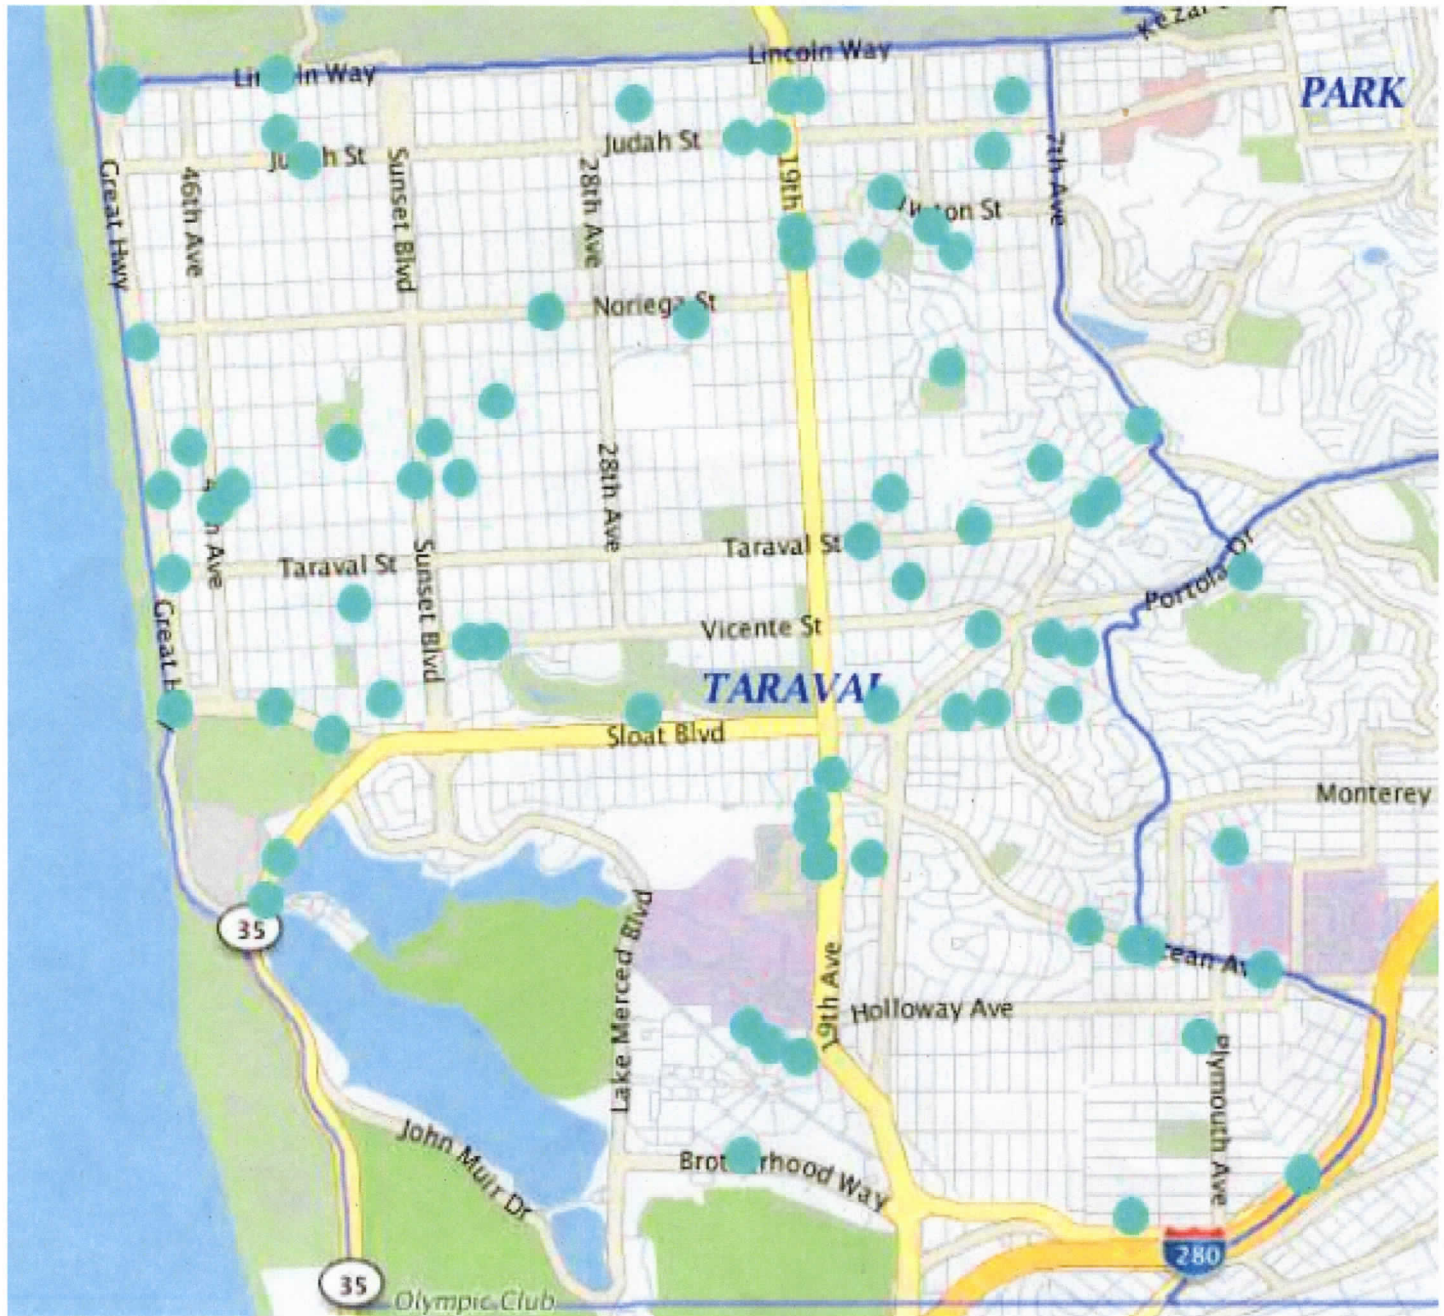

Date
05/31/2019 11:59:59 PM
District
Taraval
Taraval

PDF

Monthly Compstat

Taraval Profile

May 2019

Captain Nicholas Rainsford

	May 2018	May 2019	% Change	Apr 2019	May 2019	% Change	YTD 2018	YTD 2019	% Change YTD
HOMICIDE	0	0	0.00%	0	0	0.00%	4	1	-75.00%
RAPE	2	1	-50.00%	1	1	0.00%	8	11	37.50%
ROBBERY	13	11	-15.38%	12	11	-8.33%	65	50	-23.08%
ASSAULT	14	15	7.14%	8	15	87.50%	51	58	13.73%
HUMAN TRAFFICKING - SEX ACT	8	0	-100.00%	1	0	-100.00%	9	1	-88.89%
HUMAN TRAFFICKING - INV. SERV	0	0	0.00%	0	0	0.00%	0	0	0.00%
PART 1 VIOLENT CRIMES Total	37	27	-27.03%	22	27	22.73%	137	121	-11.68%
BURGLARY	28	25	-10.71%	26	25	-3.85%	223	131	-41.26%
LARCENY THEFT	80	76	-5.00%	87	76	-12.64%	404	362	-10.40%
**PERSON/OTHER THEFT	126	103	-18.25%	109	103	-5.50%	602	609	1.16%
MOTOR VEHICLE THEFT	206	179	-13.11%	196	179	-8.67%	1006	971	-3.48%
ARSON	27	46	70.37%	32	46	43.75%	138	182	31.88%
PART 1 PROPERTY CRIMES Total	299	252	-15.72%	256	252	-1.56%	1372	1289	-5.95%
TOTAL PART 1 CRIMES	299	279	-6.69%	278	279	0.36%	1509	1410	-6.56%
Other Assaults (Misdemeanors)	36	27	-25.00%	25	27	8.00%	153	122	-20.26%
Domestic Violence	25	16	-36.00%	12	16	33.33%	111	72	-35.14%

TARAVAL STATION

Auto Burglary 05/01/19 – 05/31/19

Auto Burglaries	103
-----------------	-----

If the dots does not add up to the number, there may be multiple incidents with the same address.

*Note: The map accurately reflects the information available at the time of preparation. Numbers may or may not change as more information becomes available. *Production date 6/05/19 - 0900 hrs*

*Note: The map accurately reflects the information available at the time of preparation. Numbers may or may not change as more information becomes available. *Production date 6/05/19 - 0900 hrs*

TARAVAL STATION

*Note: The map accurately reflects the information available at the time of preparation. Numbers may or may not change as more information becomes available. *Production date 6/05/19 - 0900 hrs*