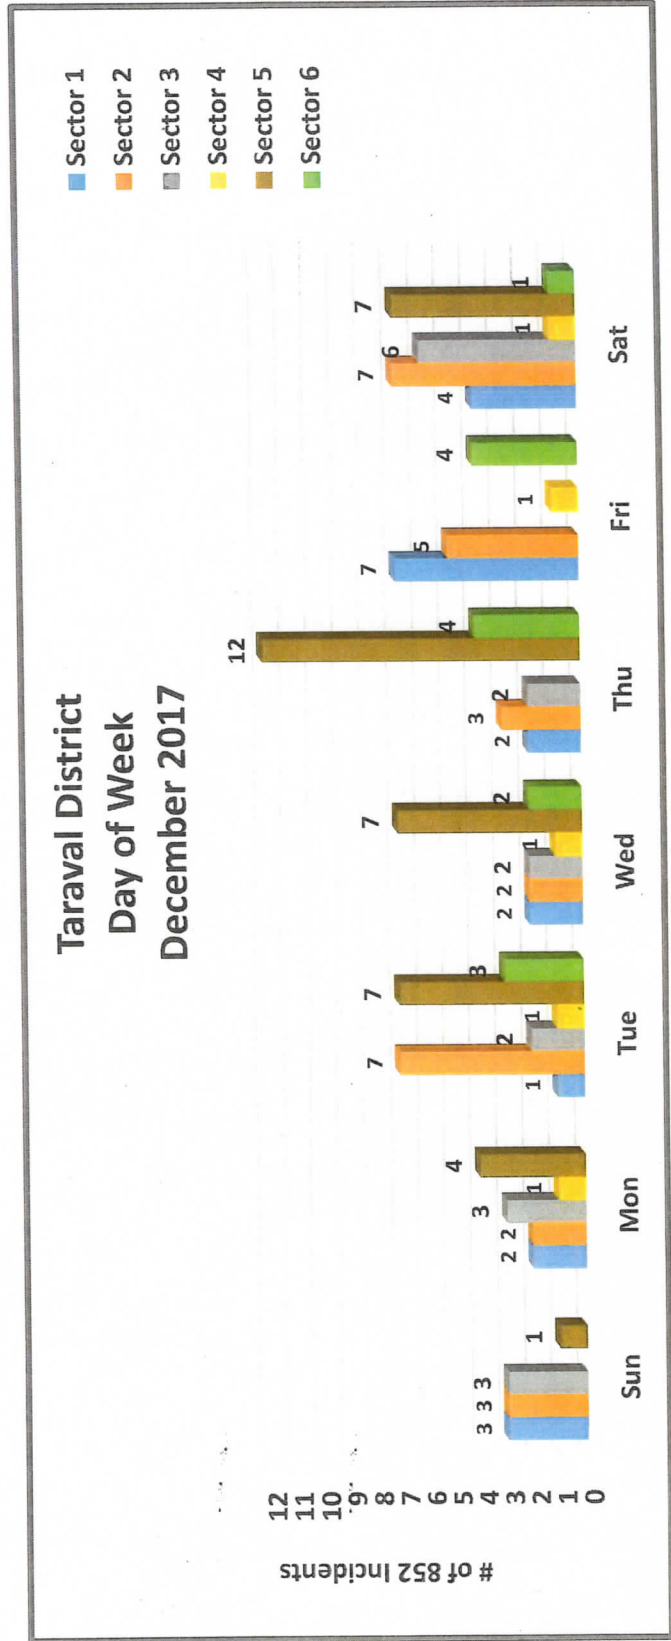

Taraval District: Theft From Vehicle (December 2017)									
Sector	Sun	Mon	Tue	Wed	Thu	Fri	Sat	Grand Total	Percentage
Sector 1	3	2	1	2	2	7	4	21	17%
Sector 2	3	2	7	2	3	5	7	29	23%
Sector 3	3	3	2	2	2	1	6	18	14%
Sector 4	1	4	1	1	12	4	1	38	30%
Sector 5	1	3	7	2	4	4	1	14	11%
Grand Total	10	12	21	16	23	17	26	125	100%
Percentage	8%	10%	17%	13%	18%	14%	21%	100%	

Data Sources: Crime Data Warehouse/ Business Intelligence Tools.
Data extracted on 1/3/2018.