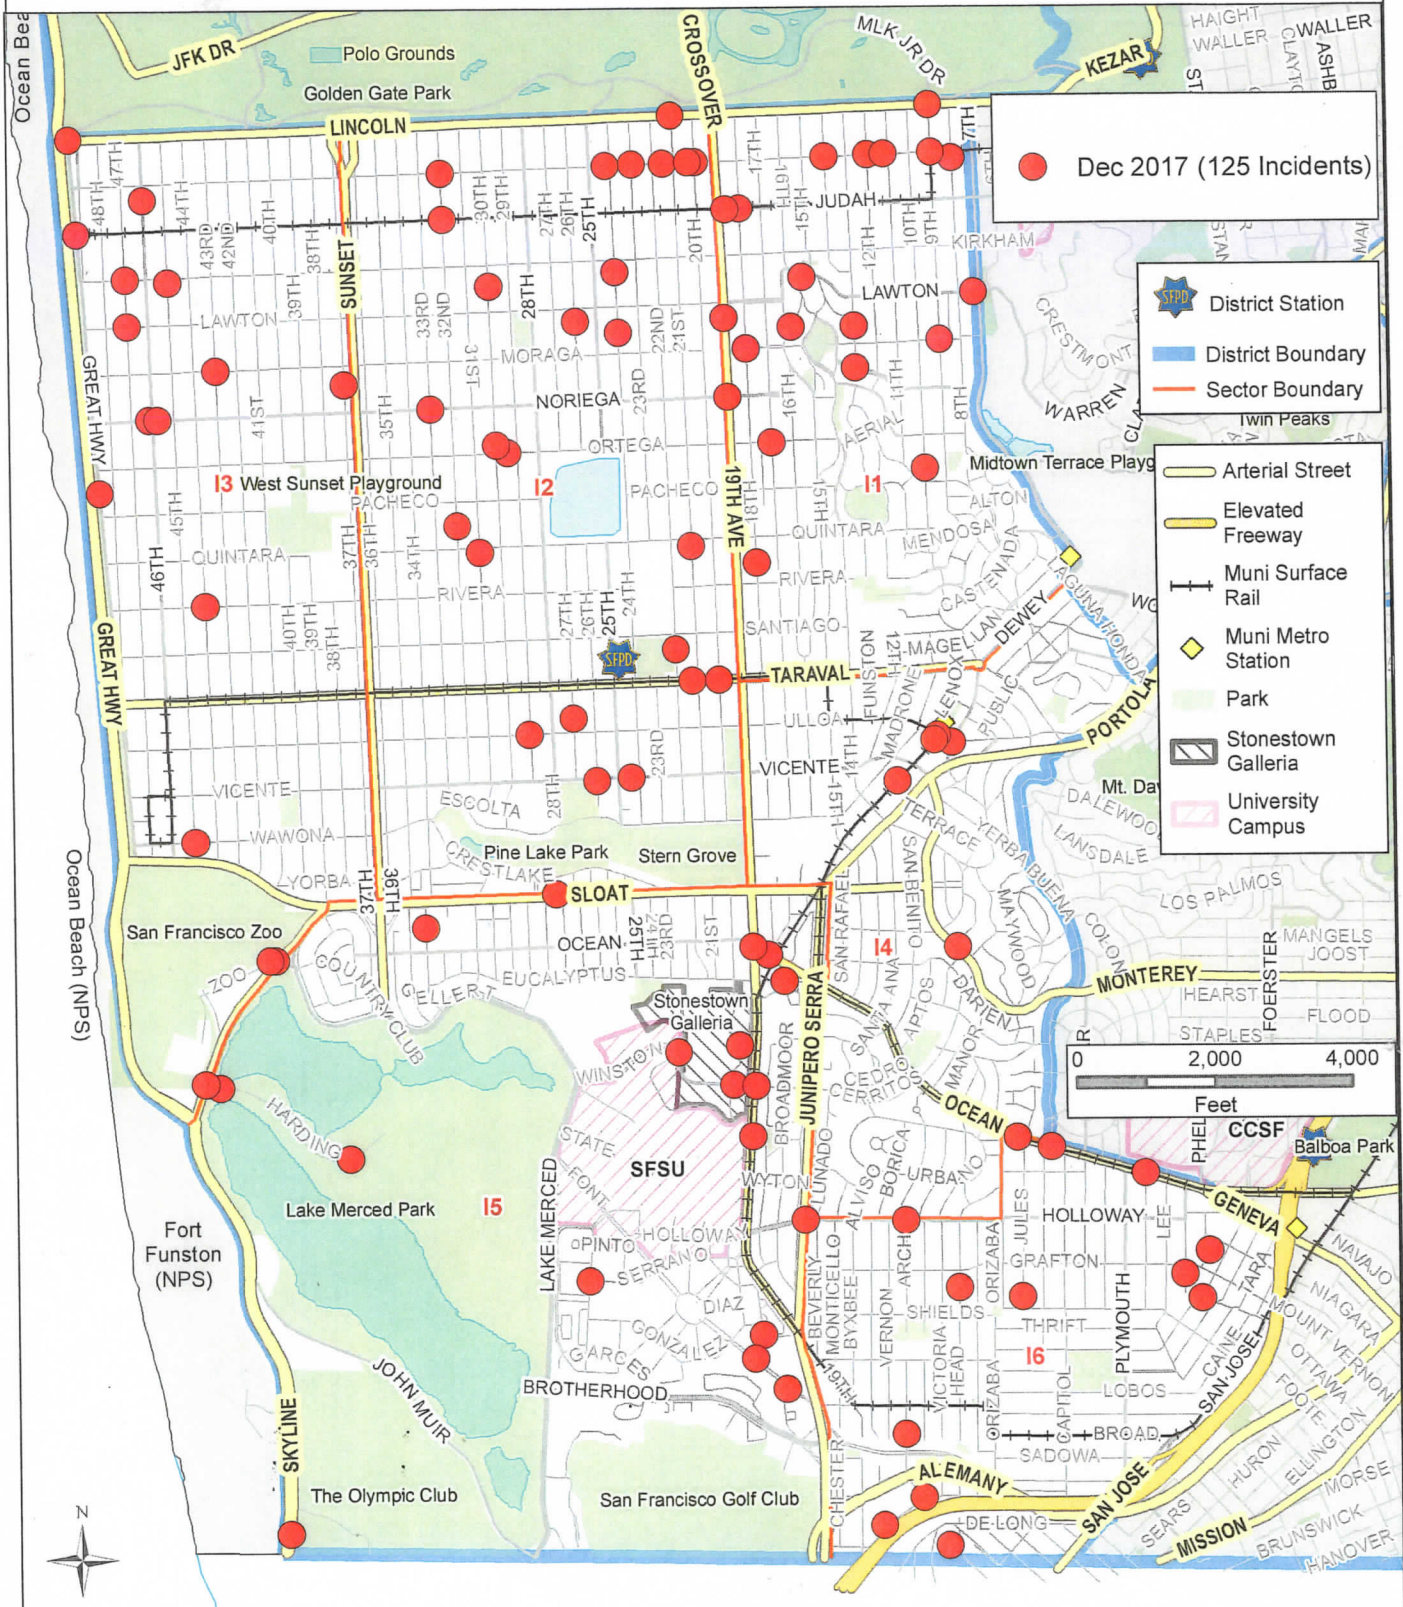

Theft From Vehicle, Taraval District December 2017 (125 Incidents)