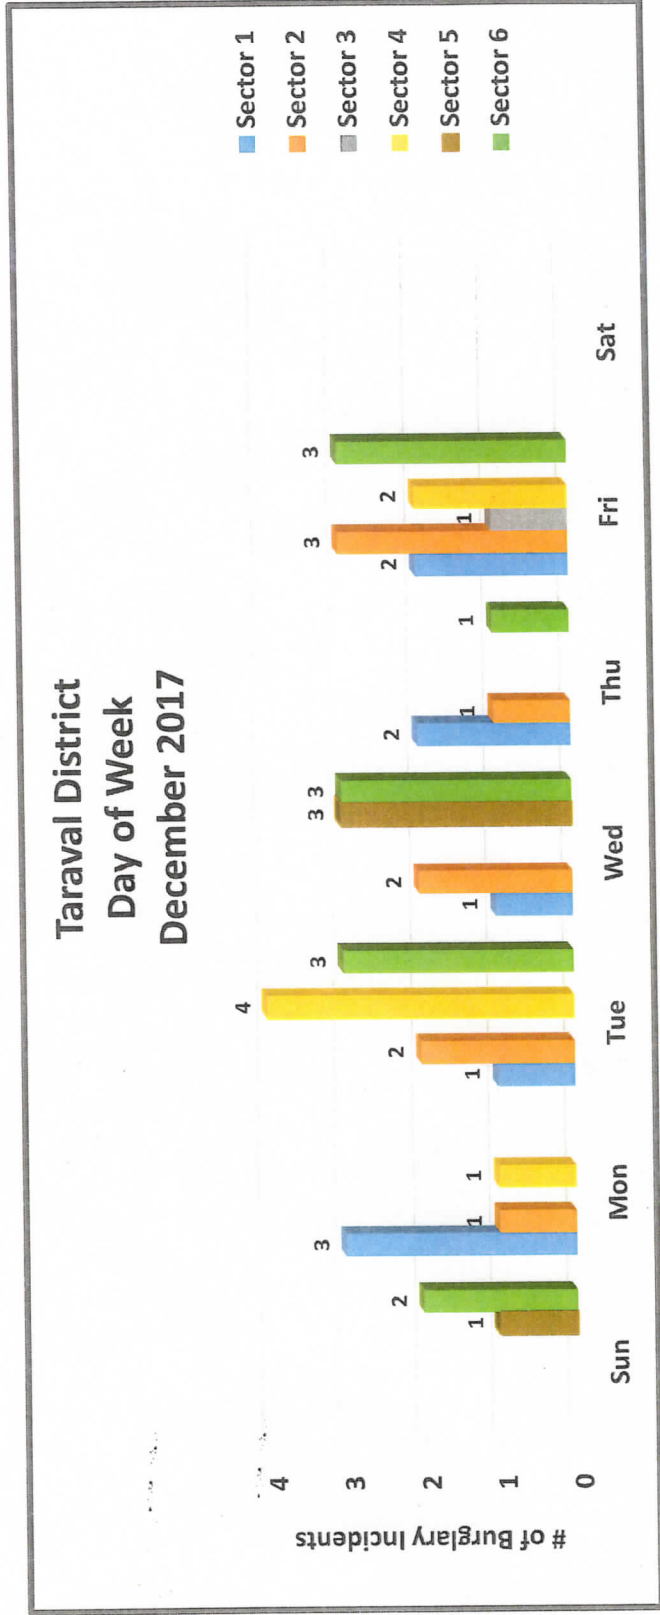

Taraval District: Burglary (December 2017)

Sector	Sun	Mon	Tue	Wed	Thu	Fri	Sat	Grand Total	Percentage
Sector 1		3	1	1	2	2		9	21%
Sector 2		1	2	2	1	3		9	21%
Sector 3						1		1	2%
Sector 4		1	4			2		7	17%
Sector 5	1			3				4	10%
Sector 6	2		3	3	1	3		12	29%
Grand Total	3	5	10	9	4	11	0	42	100%
Percentage	7%	12%	24%	21%	10%	26%	0%	100%	

Data Sources: Crime Data Warehouse / Business Intelligence Tools.
Data extracted on 1/3/2018