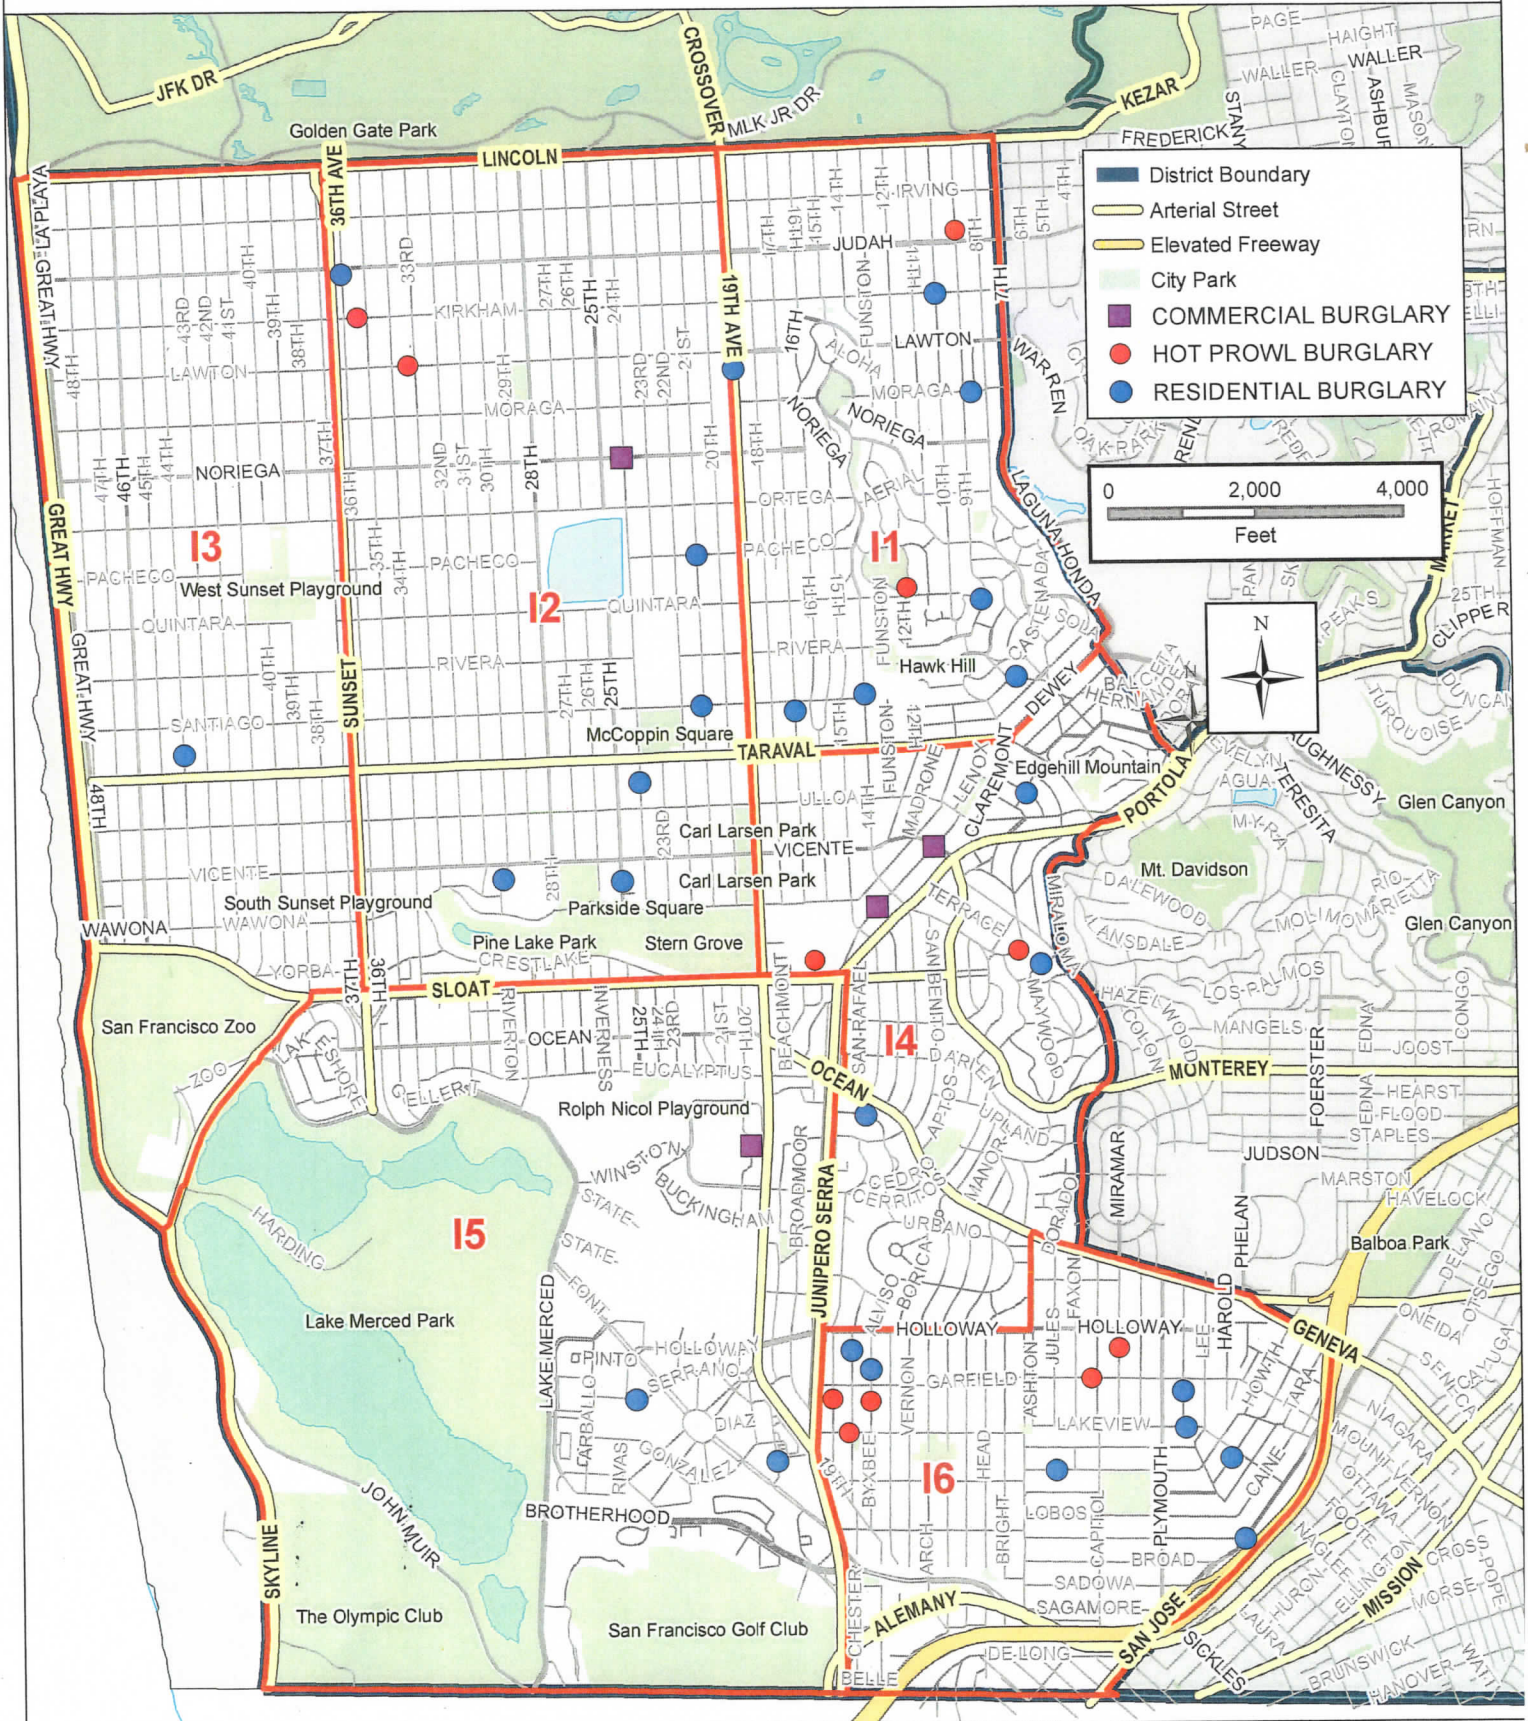

Burglary, Taraval District December 2017 (42 Incidents)