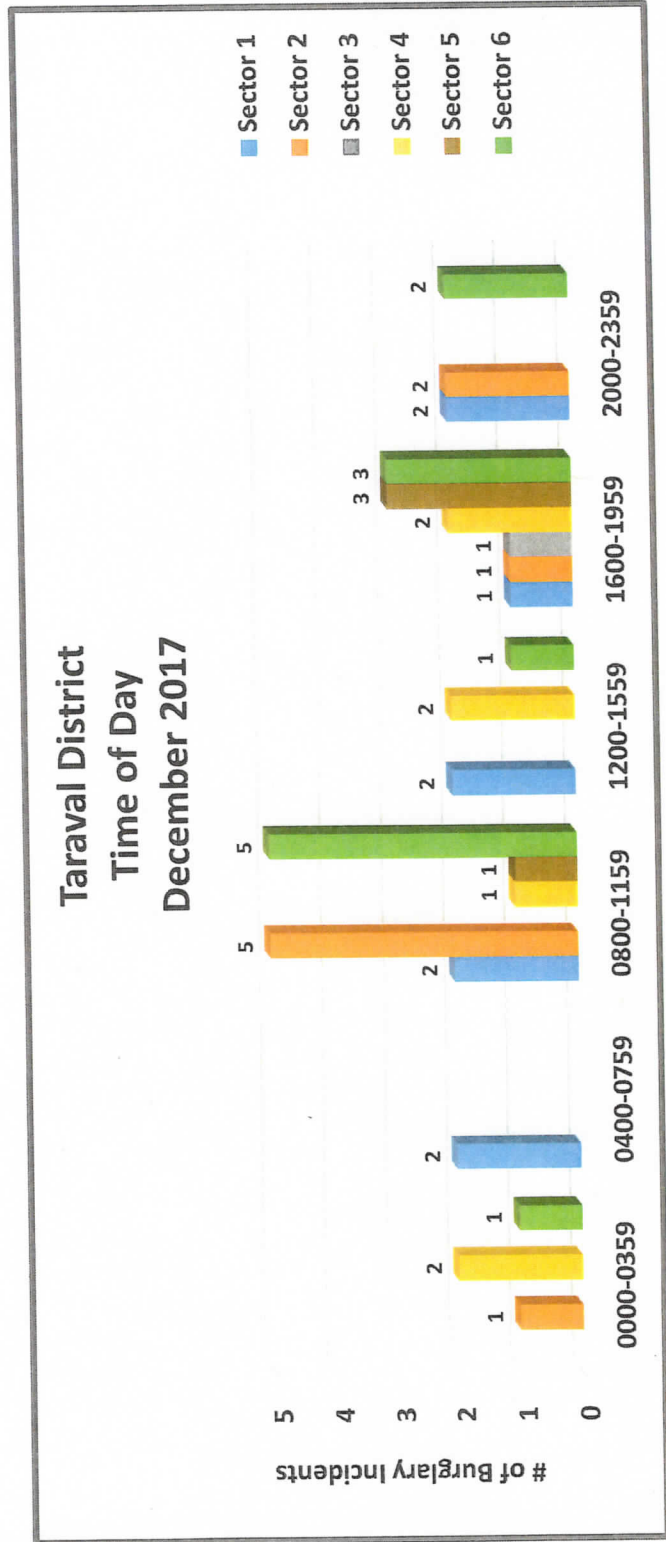

Taraval District: Burglary (December 2017)								
Sector	0000-0359	0400-0759	0800-1159	1200-1559	1600-1959	2000-2359	Grand Total	Percentage
Sector 1		2	2	2	1	2	9	21%
Sector 2	1		5		1	2	9	21%
Sector 3					1		1	2%
Sector 4	2		1	2	2		7	17%
Sector 5			1		3		4	10%
Sector 6	1		5	1	3	2	12	29%
Grand Total	4	2	14	5	11	6	42	100%
Percentage	10%	5%	33%	12%	26%	14%	100%	

Data Sources: Crime Data Warehouse / Business Intelligence Tools.
Data extracted on 1/3/2018