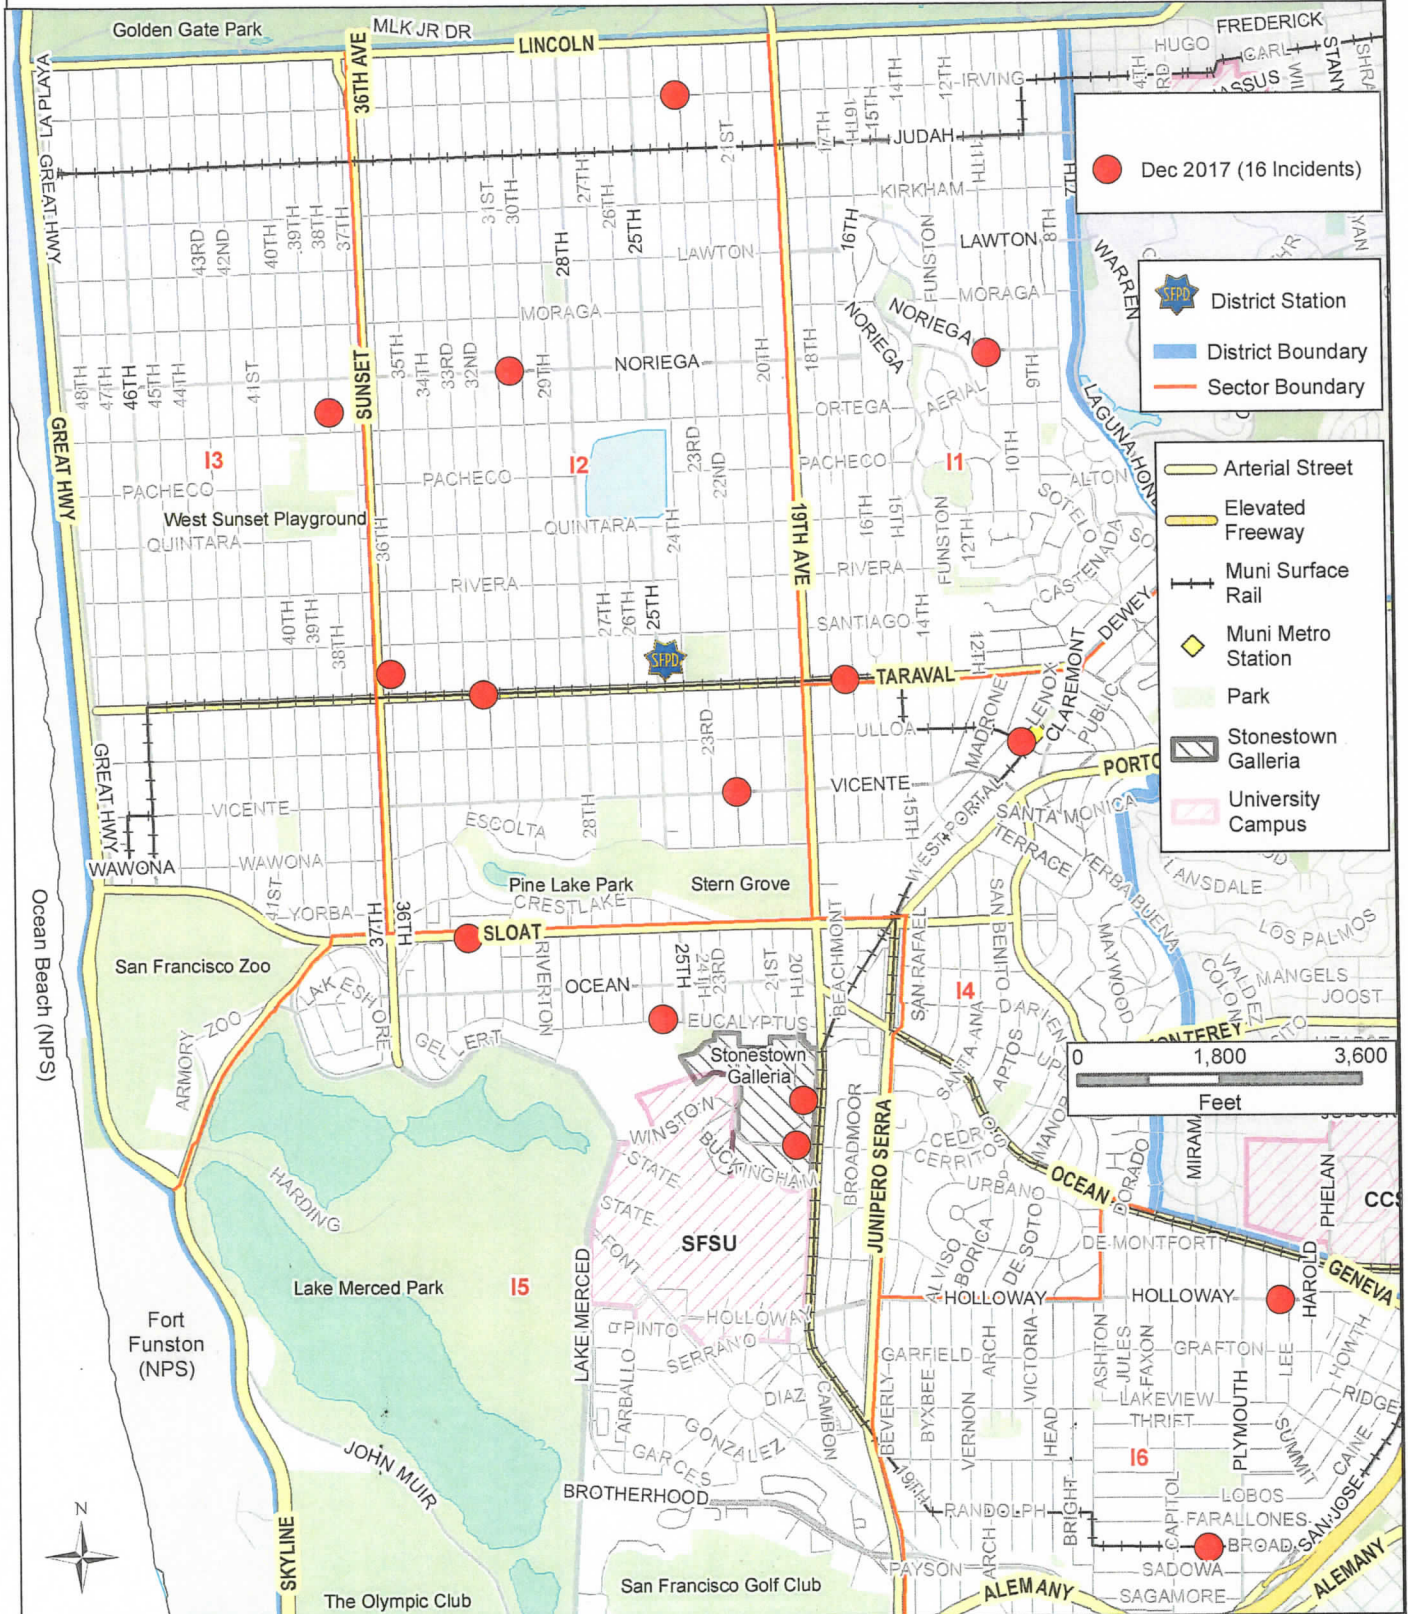

Summary Points:

- There were 16 robbery incidents in December 2017.
- The most active time of day was 1600-1959 hrs with 5 incidents (31%).
- The most active day of the week was Wednesday with 4 incidents (25%).
- Sectors 2 and 5 were the most active sectors with 5 incidents each (31%).
- Six incidents were cleared by arrest during this period.

Data Sources: Crime Data Warehouse / Business Intelligence Tools.
 Data extracted on 1/3/2018.

Taraval District: Robbery (December 2017)								
Sector	0000-0359	0400-0759	0800-1159	1200-1559	1600-1959	2000-2359	Grand Total	Percentage
Sector 1			1		1		2	13%
Sector 2	2			1	2		5	31%
Sector 3						1	1	6%
Sector 4				3	1		4	6%
Sector 5		1				1	2	31%
Sector 6			1		1		2	13%
Grand Total	2	1	2	4	5	2	16	100%
Percentage	13%	6%	13%	25%	31%	13%	100%	

Data Sources: Crime Data Warehouse / Business Intelligence Tools.
 Data extracted on 1/3/2018.

Taraval District: Robbery (December 2017)									
Sector	Sun	Mon	Tue	Wed	Thu	Fri	Sat	Grand Total	Percentage
Sector 1			1	1				2	13%
Sector 2	1			2		1		5	31%
Sector 3		1						1	6%
Sector 4			1					1	6%
Sector 5	2			1	1	1		5	31%
Sector 6						1	1	2	13%
Grand Total	3	1	2	4	1	3	2	16	100%
Percentage	19%	6%	13%	25%	6%	19%	13%	100%	

Data Sources: Crime Data Warehouse / Business Intelligence Tools.
 Data extracted on 1/3/2018.

Robbery, Taraval District December 2017 (16 Incidents)

This map accurately reflects the information available in SFPD's Crime Data Warehouse/Business Intelligence Tools at time of preparation.