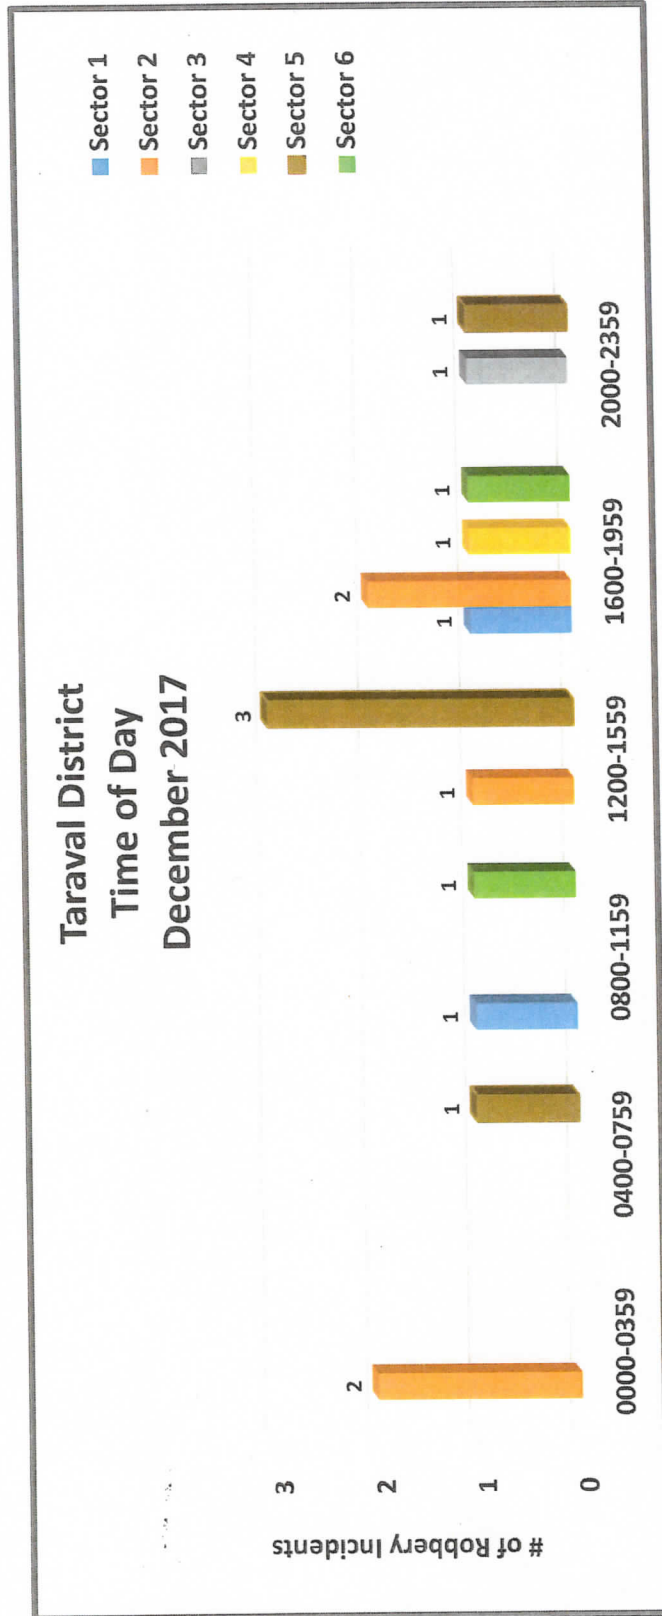

Taraval District: Robbery (December 2017)								
Sector	0000-0359	0400-0759	0800-1159	1200-1559	1600-1959	2000-2359	Grand Total	Percentage
Sector 1			1		1		2	13%
Sector 2	2			1	2		5	31%
Sector 3						1	1	6%
Sector 4				3	1		4	6%
Sector 5		1				1	2	31%
Sector 6			1		1		2	13%
Grand Total	2	1	2	4	5	2	16	100%
Percentage	13%	6%	13%	25%	31%	13%	100%	

Data Sources: Crime Data Warehouse / Business Intelligence Tools.
Data extracted on 1/3/2018.