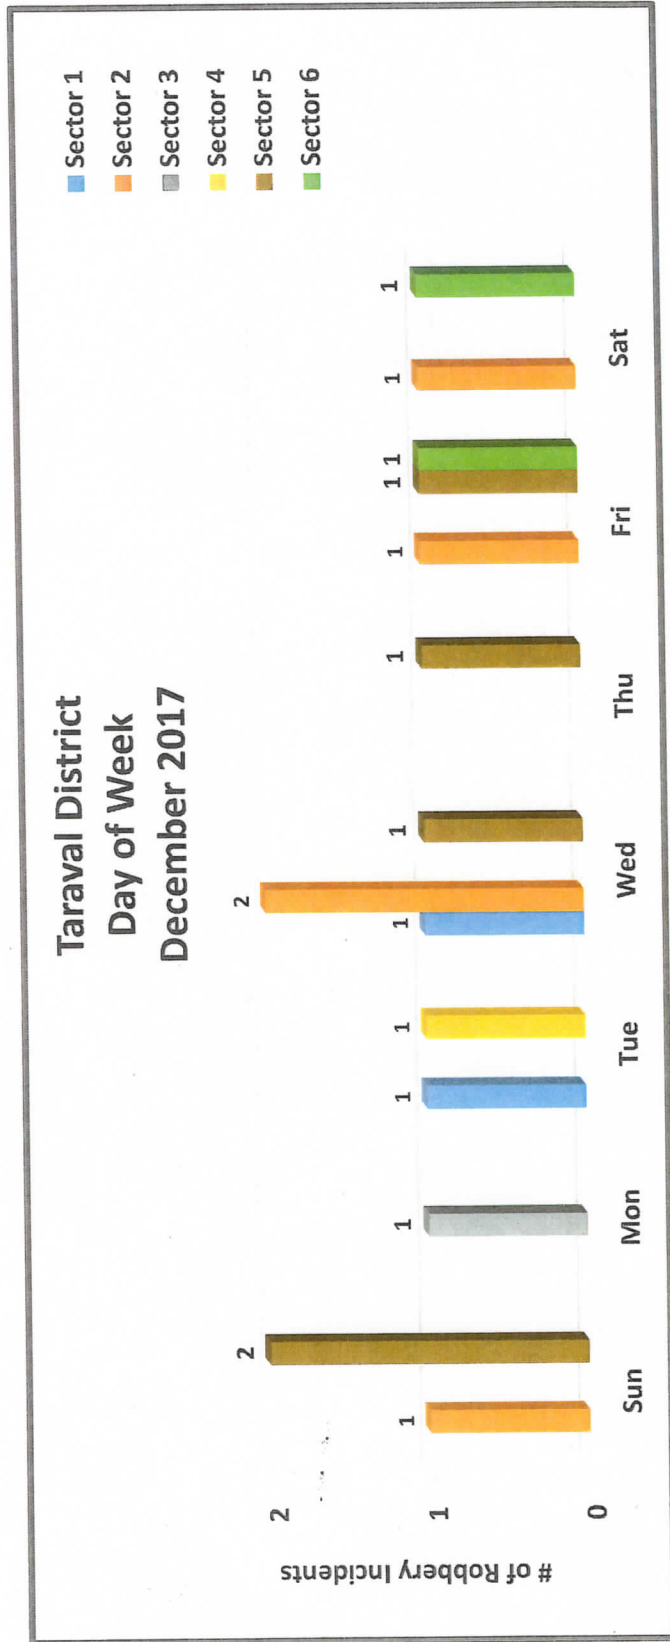

Summary Points:

- There were 16 robbery incidents in December 2017.
- The most active time of day was 1600-1959 hrs with 5 incidents (31%).
- The most active day of the week was Wednesday with 4 incidents (25%).
- Sectors 2 and 5 were the most active sectors with 5 incidents each (31%).
- Six incidents were cleared by arrest during this period.

Data Sources: Crime Data Warehouse / Business Intelligence Tools.
 Data extracted on 1/3/2018.

Taraval District: Robbery (December 2017)								
Sector	0000-0359	0400-0759	0800-1159	1200-1559	1600-1959	2000-2359	Grand Total	Percentage
Sector 1			1		1		2	13%
Sector 2	2			1	2		5	31%
Sector 3						1	1	6%
Sector 4				3	1		4	6%
Sector 5		1				1	2	31%
Sector 6			1		1		2	13%
Grand Total	2	1	2	4	5	2	16	100%
Percentage	13%	6%	13%	25%	31%	13%	100%	

Data Sources: Crime Data Warehouse / Business Intelligence Tools.
 Data extracted on 1/3/2018.

Taraval District: Robbery (December 2017)									
Sector	Sun	Mon	Tue	Wed	Thu	Fri	Sat	Grand Total	Percentage
Sector 1			1	1				2	13%
Sector 2	1			2		1		5	31%
Sector 3		1						1	6%
Sector 4			1					1	6%
Sector 5	2			1	1	1		5	31%
Sector 6						1	1	2	13%
Grand Total	3	1	2	4	1	3	2	16	100%
Percentage	19%	6%	13%	25%	6%	19%	13%	100%	

Data Sources: Crime Data Warehouse / Business Intelligence Tools.
 Data extracted on 1/3/2018.

Robbery, Taraval District December 2017 (16 Incidents)

This map accurately reflects the information available in SFPD's Crime Data Warehouse/Business Intelligence Tools at time of preparation.