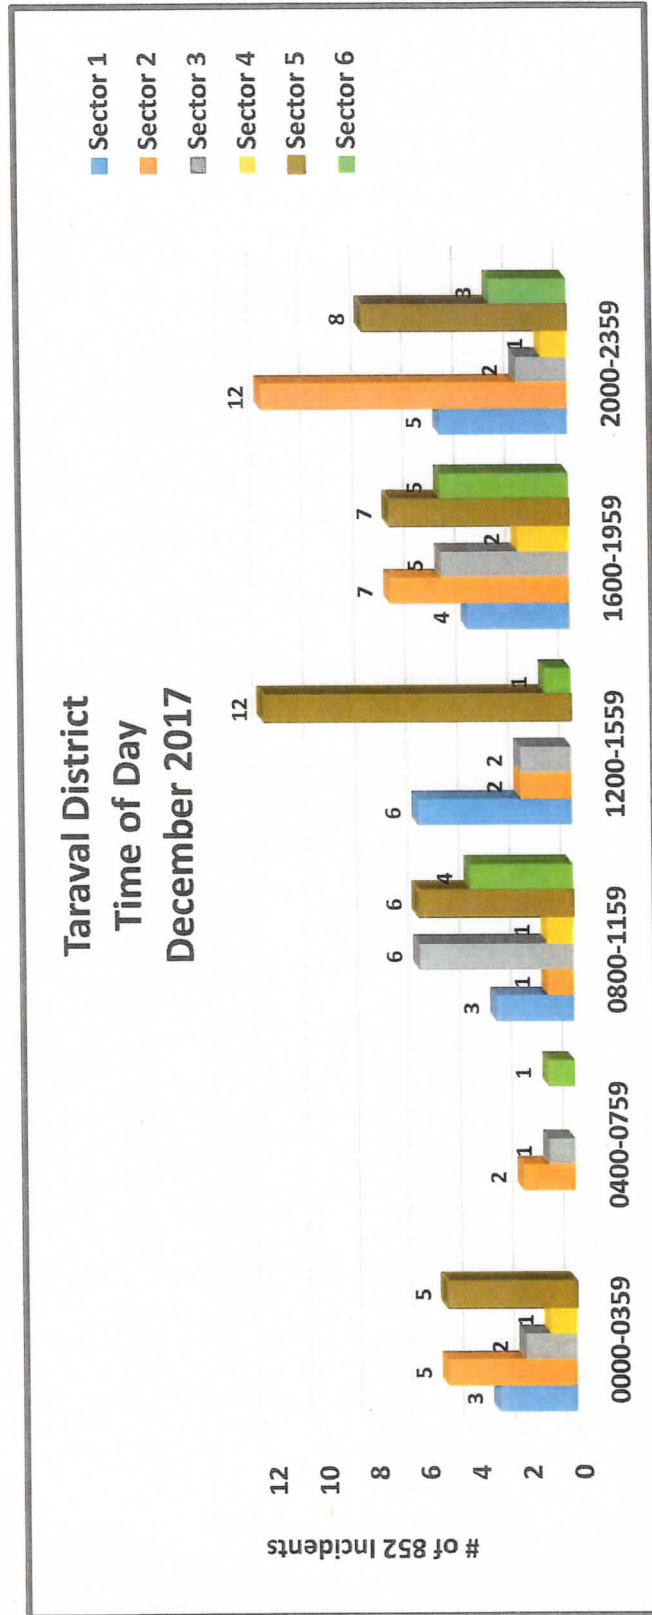

San Francisco Police Department Crime Analysis Unit

Taraval District Theft From Vehicle Report December 2017

Summary Points:

- There were 125 reported Theft from Vehicle incidents in December 2017.
- The most active time of day was 2000 – 2359 hrs with 31 incidents (25%).
- The most active day of the week was Saturday with 26 incidents (21%).
- Sector 5 was the most active sector with 38 incidents (30%).
- The table below shows the addresses with repeat incidents.

REPEAT ADDRESS	INCIDENT COUNT
3251 20TH AVE	12
695 JOHN MUIR DR	3
655 JOHN MUIR DR	2

Data Sources: Crime Data Warehouse / Business Intelligence Tools. Data extracted on 1/3/2018.

**Taraval District : Theft From Vehicle
Time of Day vs. Day of Week
December 2017**

Data Sources: Crime Data Warehouse/ Business Intelligence Tools.
Data extracted on 1/3/2018.

Taraval District: Theft From Vehicle (December 2017)								
Sector	0000-0359	0400-0759	0800-1159	1200-1559	1600-1959	2000-2359	Grand Total	Percentage
Sector 1	3		3	6	4	5	21	17%
Sector 2	5	2	1	2	7	12	29	23%
Sector 3	2	1	6	2	5	2	18	14%
Sector 4	1		1		2	1	5	4%
Sector 5	5		6	12	7	8	38	30%
Sector 6	1	1	4	1	5	3	14	11%
Grand Total	16	4	21	23	30	31	125	100%
Percentage	13%	3%	17%	18%	24%	25%	100%	

Data Sources: Crime Data Warehouse/ Business Intelligence Tools.
 Data extracted on 1/3/2018.

Taraval District: Theft From Vehicle (December 2017)									
Sector	Sun	Mon	Tue	Wed	Thu	Fri	Sat	Grand Total	Percentage
Sector 1	3	2	1	2	2	7	4	21	17%
Sector 2	3	2	7	2	3	5	7	29	23%
Sector 3	3	3	2	2	2	1	6	18	14%
Sector 4	1	4	1	1	12	4	1	38	30%
Sector 5	1	3	7	2	4	4	1	14	11%
Grand Total	10	12	21	16	23	17	26	125	100%
Percentage	8%	10%	17%	13%	18%	14%	21%	100%	